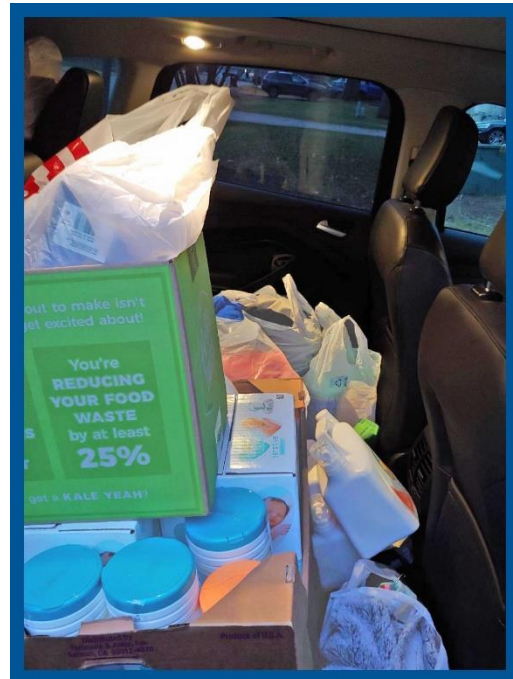

MCDC Cares Program

The staff initiated MCDC CARES Program again collected funds and went shopping for local families in need. The need for giving was heightened this year as so many families have been impacted by the COVID-19 pandemic. Gift giving can be exciting as it brings joy to both the giver and receiver. MCDC Administrative Assistant Jenna Patterson led a small group of shoppers in buying gifts and necessary items for families identified by a local charitable organization. In conjunction with 504 Servicing Specialist Sheila Fales and 7(a) Loan Associate Emily Kirby, they basked in the bliss of the generosity exhibited by the full team as they shopped, wrapped gifts and made the deliveries.

Our vehicles were filled to the brim! The most essential needs are soaps and cleaning products, personal hygiene items, socks and diapers for babies.

504 Servicing Specialist **Sheila Fales** & Admin Assistant **Jenna Patterson**